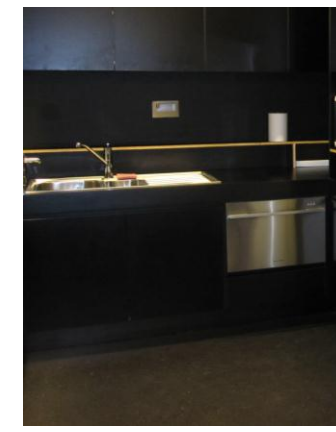

Mobile: 0481 009 785

Email: CCPACtheatremanager@ed.act.edu.au

CCPAC performing arts centre

FOR HIRE

www.canberra.act.edu.au/

Theatre

Sophisticated infrastructure and technically sound, this theatre is certainly flexible for many genres of performance. It is fitted with 174 seats intimate to the stage, with a blue front curtain and black back curtain as well as a cyclorama white wall. Equipped with a Roland (v-mixer M480), the latest Maxim lighting board, projector with HDMI capabilities both on and off stage, two main FOH lighting bridges, 2 subwoofers plus much more. Hired alongside the box office/kitchenette, dressing rooms and loading dock.

Main Stage – 14.12m x 6.38m

Apron – 14.12m x 4.58m

Dance Studio

Classy black and white enclosed dance studio, with sprung tarquet Harlequin flooring. Full floor to ceiling mirrors across length of studio with polished wood barre. Surround sound speakers provide for an ambient atmosphere with CD player and iPod connectivity. Bare feet and soft dance shoes only. Perfect for most dance styles and general rehearsal.

Size: 15 x 8m

Drama Studio

Fully enclosed black box theatre with a versatile curtain track system, set lighting rig with Strand Patt 123/23 soft coverage and specials. Two house lighting panels offer white and blue light coverage. With Jands Stage 12 lighting console.

Size: 9.8 x 14.3 x 4.5m

Other rooms

Kitchenette/box office complete with fridge, microwave, dishwasher, coffee maker and instant hot or chilled water. Two unisex toilets with disabled and baby change areas, two dressing rooms with disabled and shower facilities. Plus a fully accessible loading dock