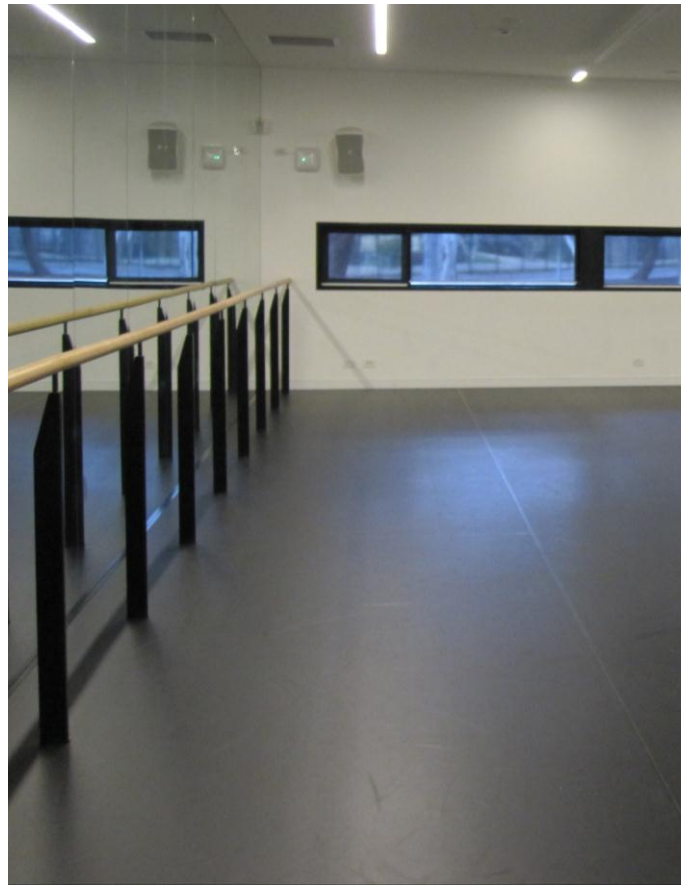

Mobile: 0481 009 785

Email: CCPACtheatremanager@ed.act.edu.au

CCPAC performing arts centre

FOR HIRE

www.canberra.act.edu.au/

Theatre

Sophisticated infrastructure and technically sound, this theatre is certainly flexible for many genres of performance. It is fitted with 174 seats intimate to the stage, with a blue front curtain and black back curtain as well as a cyclorama white wall. Equipped with a Roland (v-mixer M480), the latest Maxim lighting board, projector with HDMI capabilities both on and off stage, two main FOH lighting bridges, 2 subwoofers plus much more. Hired alongside the box office/kitchenette, dressing rooms and loading dock.

Main Stage – 14.12m x 6.38m

Apron – 14.12m x 4.58m

Dance Studio

Classy black and white enclosed dance studio, with sprung tarquet Harlequin flooring. Full floor to ceiling mirrors across length of studio with polished wood barre. Surround sound speakers provide for an ambient atmosphere with CD player and iPod connectivity. Bare feet and soft dance shoes only. Perfect for most dance styles and general rehearsal.

Size: 15 x 8m

Drama Studio

Fully enclosed black box theatre with a versatile curtain track system, set lighting rig with Strand Patt 123/23 soft coverage and specials. Two house lighting panels offer white and blue light coverage. With Jands Stage 12 lighting console.

Size: 9.8 x 14.3 x 4.5m

Other rooms

Kitchenette/box office complete with fridge, microwave, dishwasher, coffee maker and instant hot or chilled water. Two unisex toilets with disabled and baby change areas, two dressing rooms with disabled and shower facilities. Plus a fully accessible loading dock